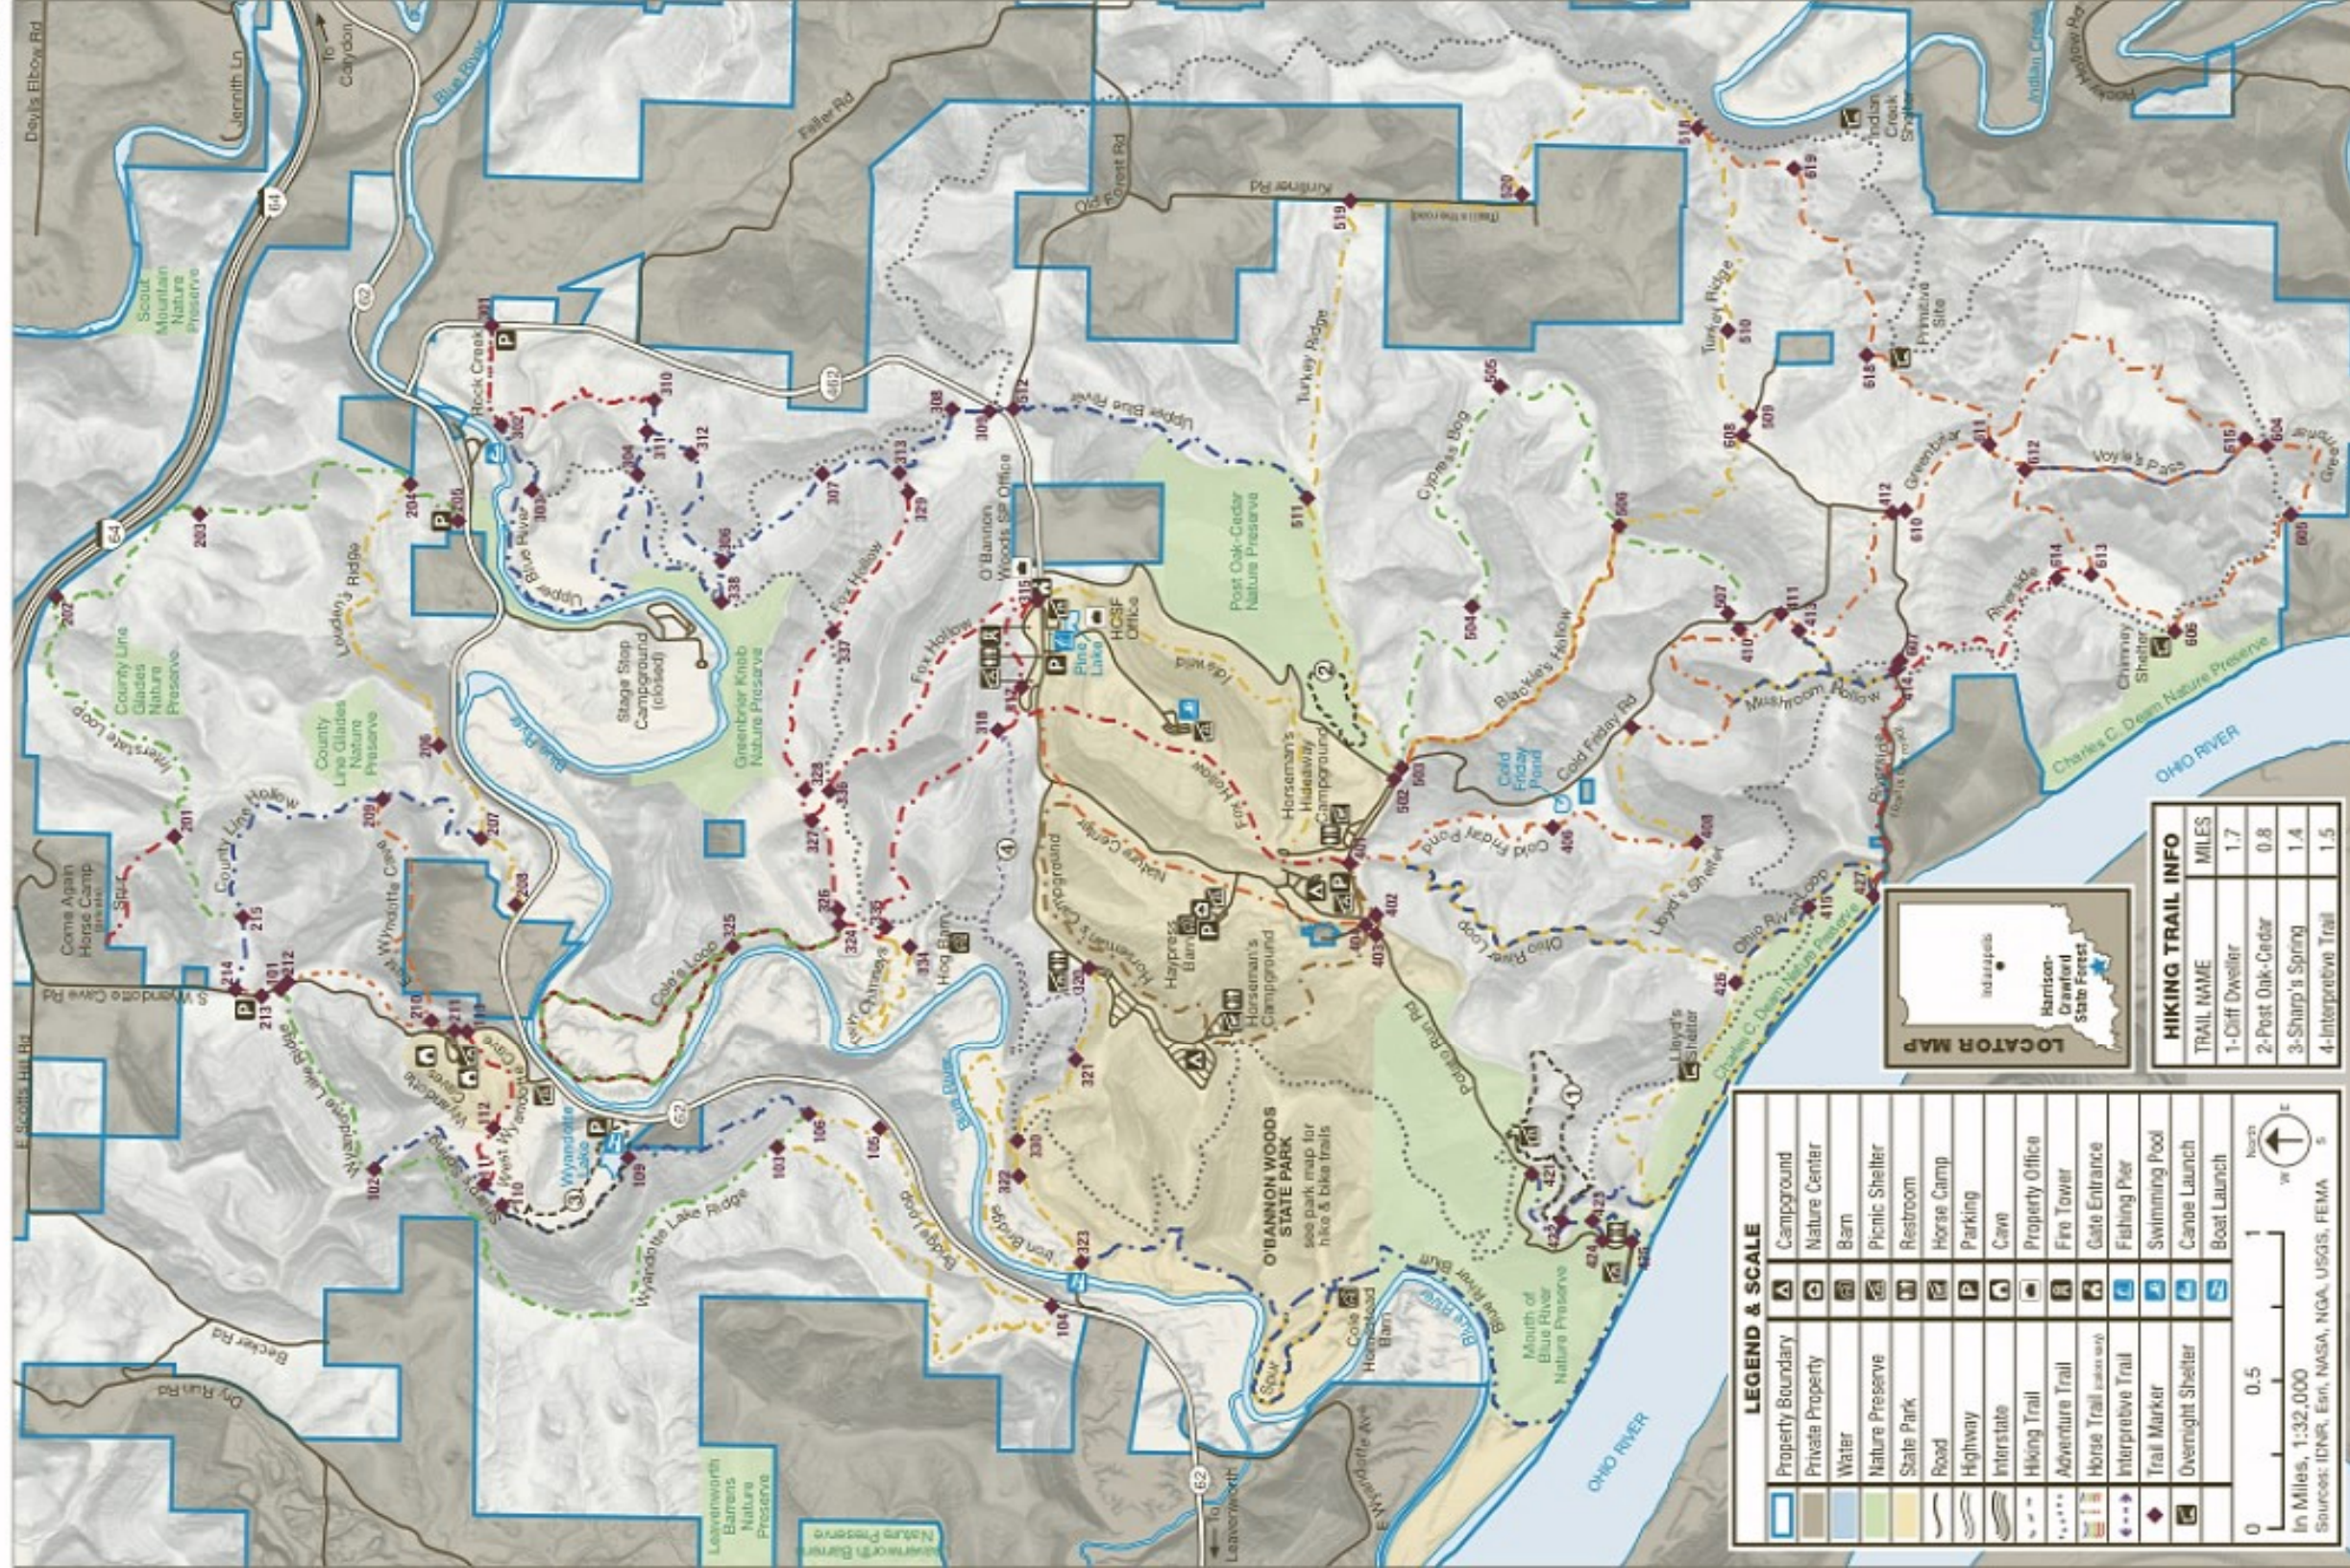

Harrison-Crawford State Forest

LEGEND & SCALE

	Property Boundary
	Private Property
	Water
	Nature Preserve
	State Park
	Road
	Highway
	Interstate
	Hiking Trail
	Adventure Trail
	Horse Trail
	Interpretive Trail
	Trail Marker
	Overnight Shelter
	Campground
	Nature Center
	Barn
	Picnic Shelter
	Restroom
	Horse Camp
	Parking
	Cave
	Property Office
	Fire Tower
	Gate Entrance
	Fishing Pier
	Swimming Pool
	Canoe Launch
	Boat Launch

Scale: 0 0.5 1 Miles, 1:32,000
Sources: IDNR, Esri, NASA, NGA, USGS, FEMA

HIKING TRAIL INFO

TRAIL NAME	MILES
1-Cliff Dweller	1.7
2-Post Oak-Cedar	0.8
3-Sharp's Spring	1.4
4-Interpretive Trail	1.5